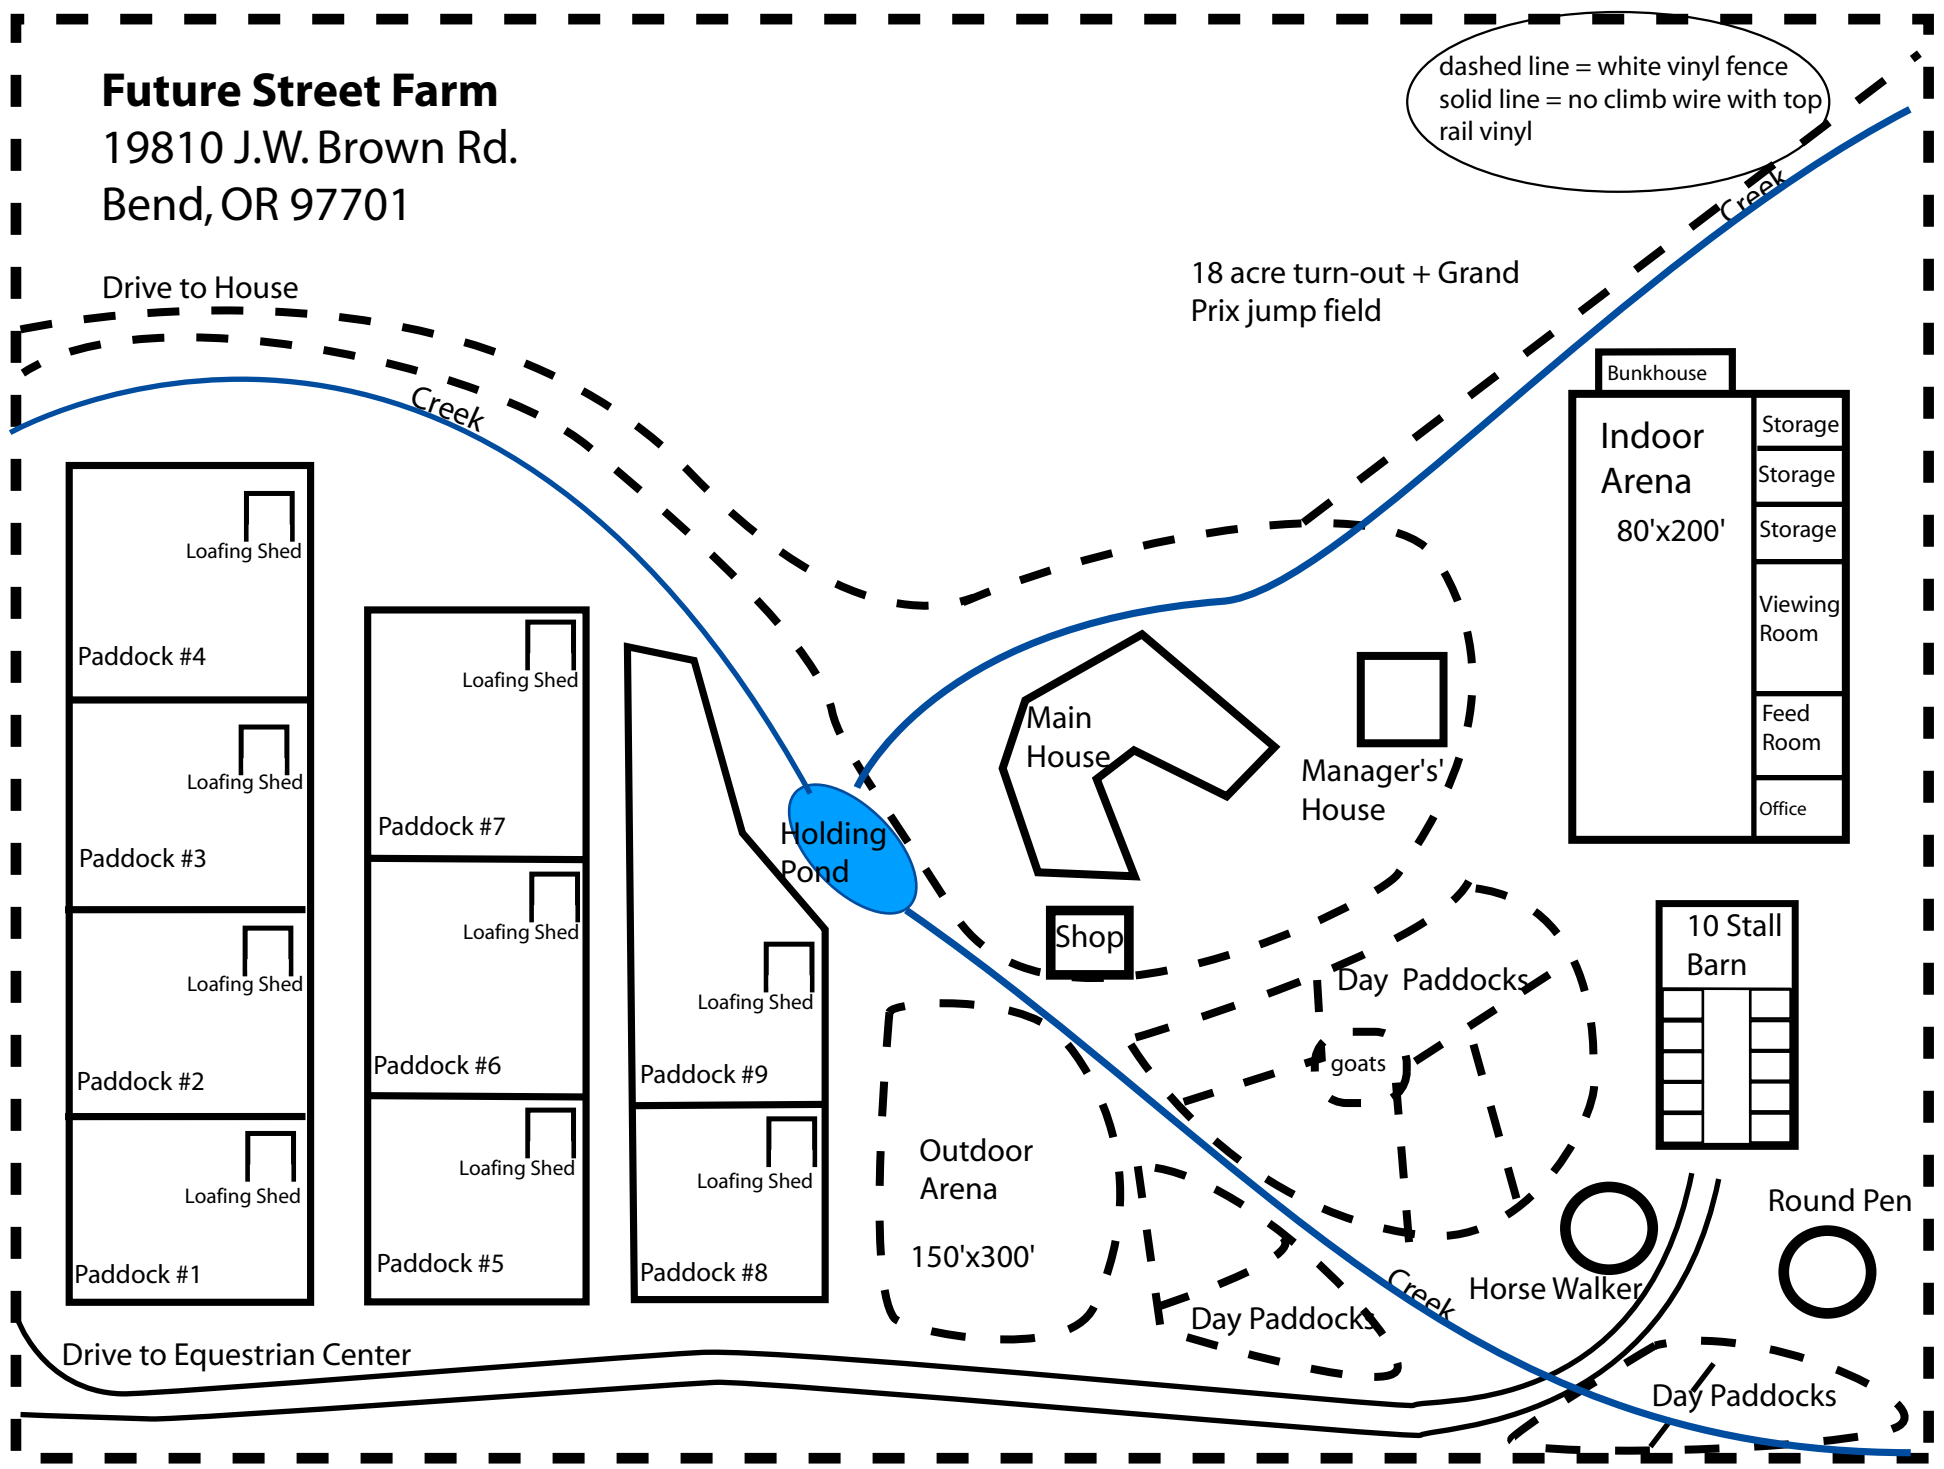

Future Street Farm

19810 J.W. Brown Rd.

Bend, OR 97701

dashed line = white vinyl fence
solid line = no climb wire with top rail vinyl

Drive to House

18 acre turn-out + Grand Prix jump field

Creek

Creek

Loafing Shed

Paddock #4

Loafing Shed

Paddock #7

Loafing Shed

Paddock #3

Loafing Shed

Loafing Shed

Paddock #2

Loafing Shed

Loafing Shed

Paddock #1

Loafing Shed

Paddock #9

Loafing Shed

Paddock #8

Outdoor Arena
150'x300'

Day Paddocks

Horse Walker

Round Pen

Creek

Day Paddocks

Drive to Equestrian Center